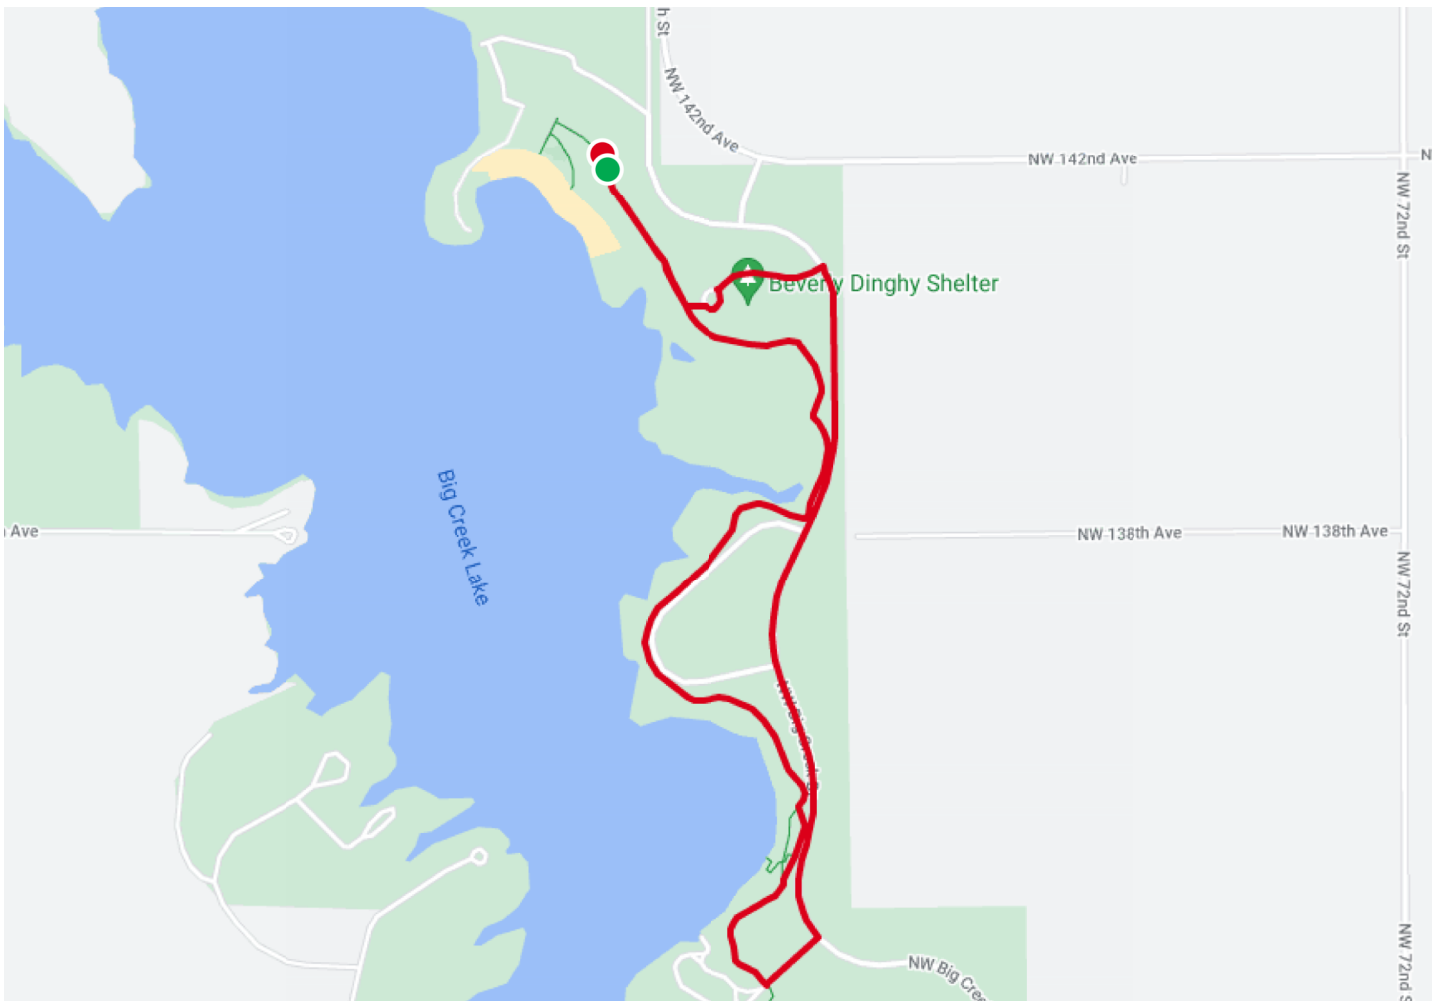

# IOWA GAME TRIATHLON AND DUATHLON RUN ROUTE 2023

**3.10 mi**

Distance

**56 ft**

Elevation Gain

**Run**

Activity Type

## Notes

Map data ©2023 Report a map error

Start  
**927 ft**

Max  
**947 ft**

Gain  
**56 ft**

### Elevation

DISTANCE (MI)	DIRECTION
0.00	Head south on Neal Smith Trail
0.21	Direct/offroad route segment
0.21	Head southeast
0.23	Head north
0.26	Turn right
0.27	Head northeast toward NW Big Creek Dr
0.35	Head east toward NW Big Creek Dr
0.41	Turn right onto NW Big Creek Dr
0.43	Head south on NW Big Creek Dr
0.75	Head southwest on NW Big Creek DrDestination will be on the left
0.84	Head south on NW Big Creek Dr
1.02	Head southeast on NW Big Creek Dr
1.09	Head south on NW Big Creek DrDestination will be on the left
1.26	Head south on NW Big Creek DrDestination will be on the right
1.34	Head northwest on NW Big Creek Dr
1.35	Turn left
1.44	Head southwest toward Neal Smith Trail
1.44	Turn right onto Neal Smith Trail
1.51	Head north on Neal Smith Trail
1.60	Head northeast on Neal Smith Trail
1.64	Direct/offroad route segment
1.64	Direct/offroad route segment
1.64	Direct/offroad route segment
1.64	Head northeast on Neal Smith Trail

<b>DISTANCE (MI)</b>	<b>DIRECTION</b>
1.67	Head northwest on Neal Smith Trail
1.77	Head northwest on Neal Smith Trail
1.89	Head northwest on Neal Smith Trail
1.96	Head north on Neal Smith Trail
2.15	Head northeast on Neal Smith Trail
2.28	Head southeast on Neal Smith Trail
2.44	Head northwest on Neal Smith Trail
2.68	Head northwest on Neal Smith Trail
2.81	Head northwest on Neal Smith Trail
2.94	Head north on Neal Smith Trail
2.96	Head northwest on Neal Smith Trail
2.97	Destination