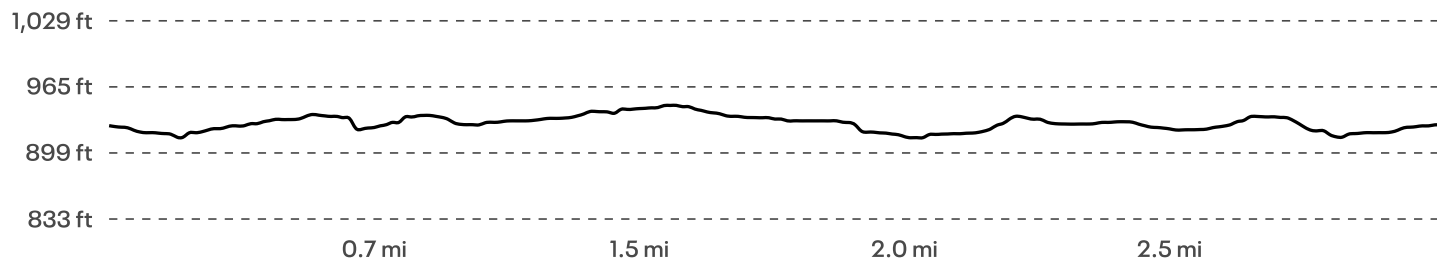

## Notes

Map data ©2023 Report a map error

Start  
**927 ft**

Max  
**947 ft**

Gain  
**56 ft**

### Elevation

DISTANCE (MI)	DIRECTION
0.00	Head south on Neal Smith Trail
0.21	Direct/offroad route segment
0.21	Head southeast
0.23	Head north
0.26	Turn right
0.27	Head northeast toward NW Big Creek Dr
0.35	Head east toward NW Big Creek Dr
0.41	Turn right onto NW Big Creek Dr
0.43	Head south on NW Big Creek Dr
0.75	Head southwest on NW Big Creek DrDestination will be on the left
0.84	Head south on NW Big Creek Dr
1.02	Head southeast on NW Big Creek Dr
1.09	Head south on NW Big Creek DrDestination will be on the left
1.26	Head south on NW Big Creek DrDestination will be on the right
1.34	Head northwest on NW Big Creek Dr
1.35	Turn left
1.44	Head southwest toward Neal Smith Trail
1.44	Turn right onto Neal Smith Trail
1.51	Head north on Neal Smith Trail
1.60	Head northeast on Neal Smith Trail
1.64	Direct/offroad route segment
1.64	Direct/offroad route segment
1.64	Direct/offroad route segment
1.64	Head northeast on Neal Smith Trail