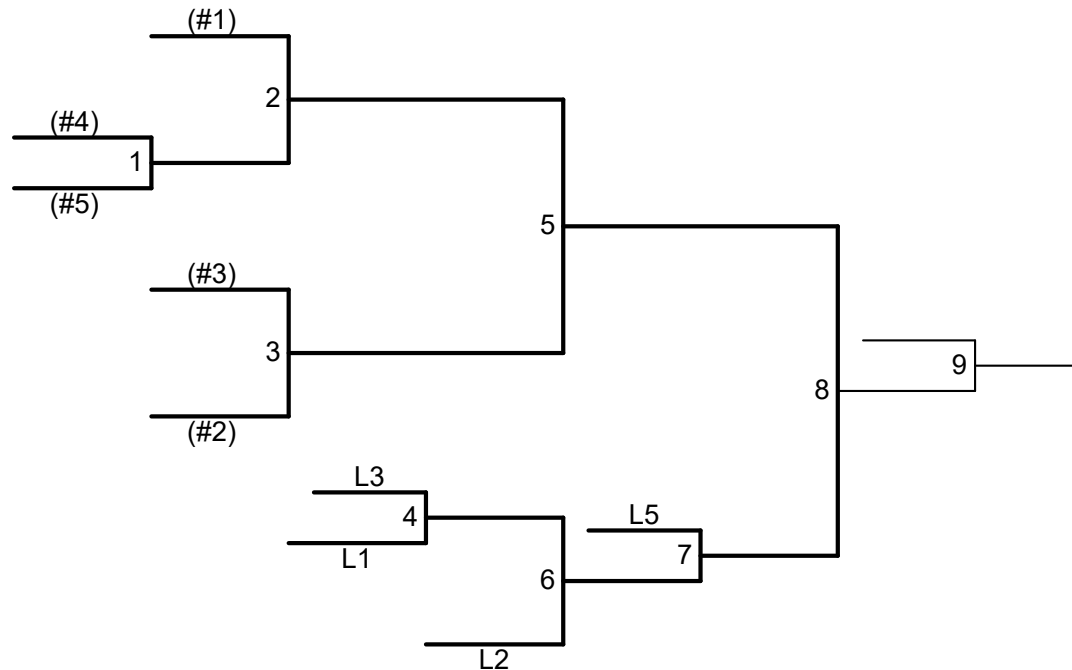

All teams will advance to 5 team bracket – Double Elimination.

Upper Bracket will be match play, best 2 of 3 sets – 21, 21, 15 (if needed) – no cap.

The play back / Lower bracket will be 1 set to 25, cap 27

Medals will be awarded based on bracket play results.

Tie Breaker: 1) Match Record 2) Head to Head 3) Set Win % 4) Total Net Points 5) Flip a Coin

Sportsmanship is expected from all Iowa Games participants and fans.

NO PETS ALLOWED ON GROUNDS, IN VIEWING AREA OR IN CARS

2021 SUMMER IOWA GAMES

PRESENTED BY
GRINNELL
MUTUAL

GOLD SPONSORS

2021 Summer Iowa Games Sand Volleyball | Female 2's Bracket Play

Upper bracket is match play, best 2 or 3 (21, 21, 15 if necessary), no cap
 Lower bracket is 1 set to 25 with a cap of 27