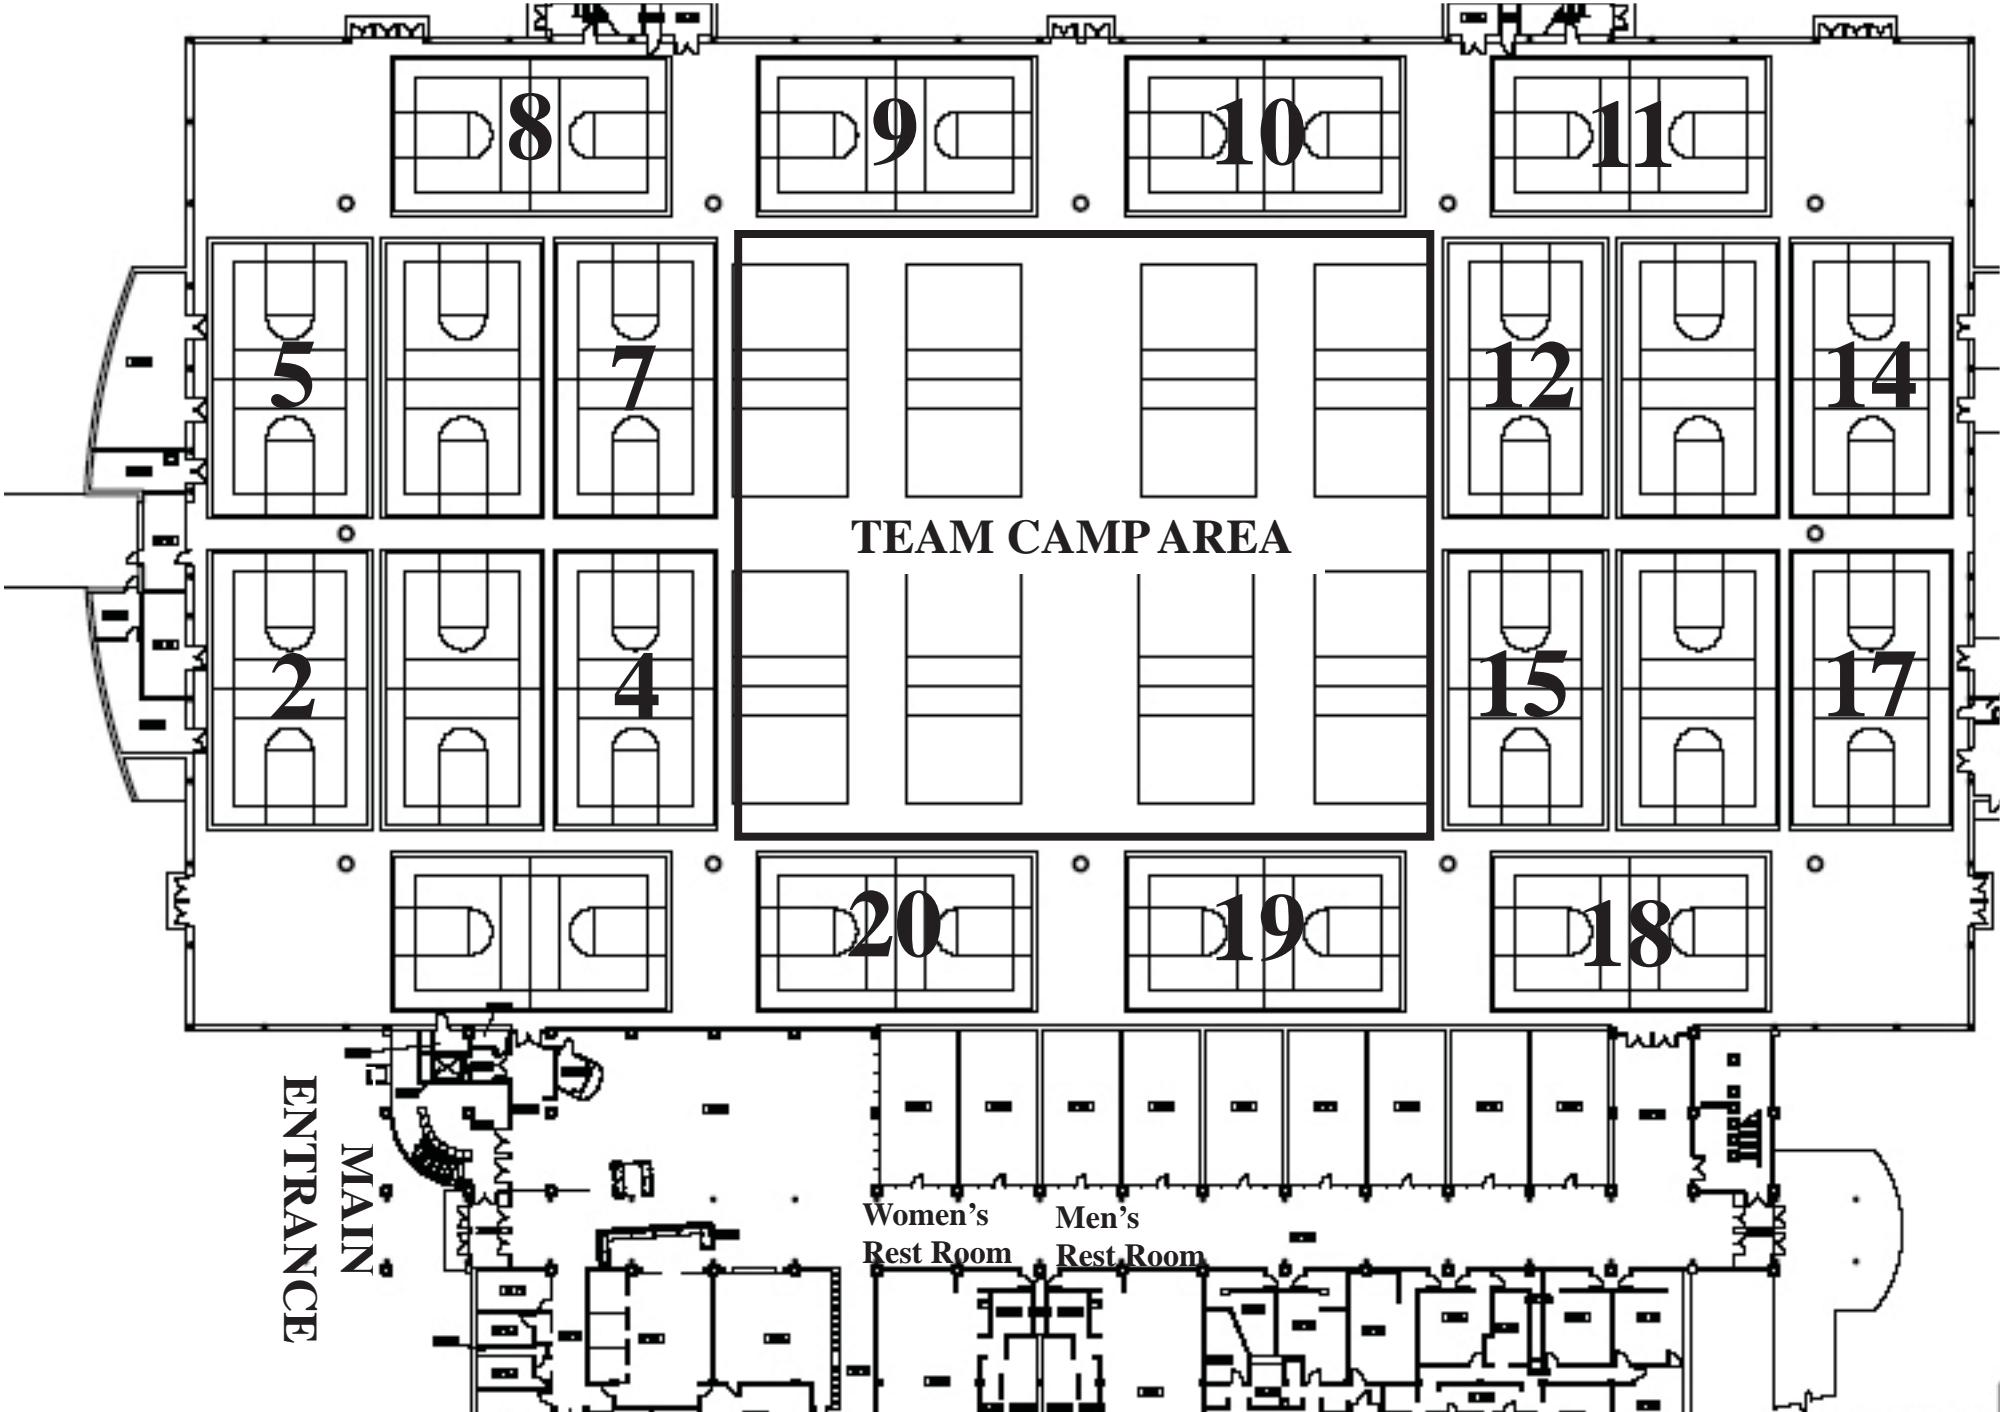

Lied Recreation Athletic Center Court Layout

8

9

10

11

5

7

12

14

TEAM CAMP AREA

2

4

15

17

20

19

18

MAIN ENTRANCE

Women's Rest Room

Men's Rest Room