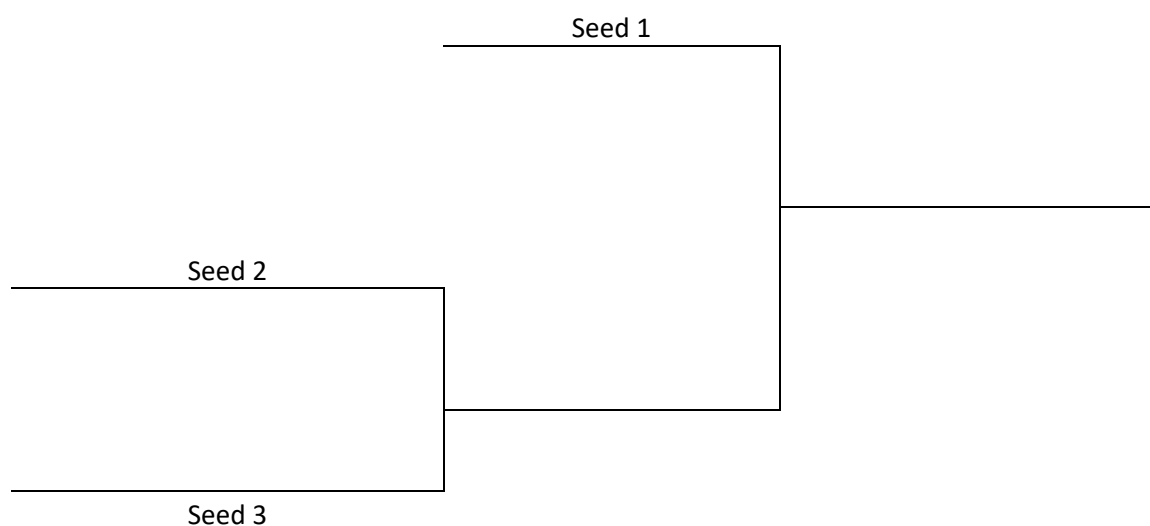

Check in at 9:30 Competition at 10AM

Pool Play

Best 2 out of 3. First 2 games to a score of 21. Must win by 2 with a cap of 25.
Third set to a score of 15 with a cap of 18.
All 3 games will be played regardless of outcome of the first 2 games.

Medal Bracket

Consolation Bracket

Bracket Play

Based on pool play results, teams will be seeded into a single elimination tournament bracket. Best 2 out of 3 with all games to a score of 21. Must win by 2 with no cap. Bracket play will start following a brief break after pool play.