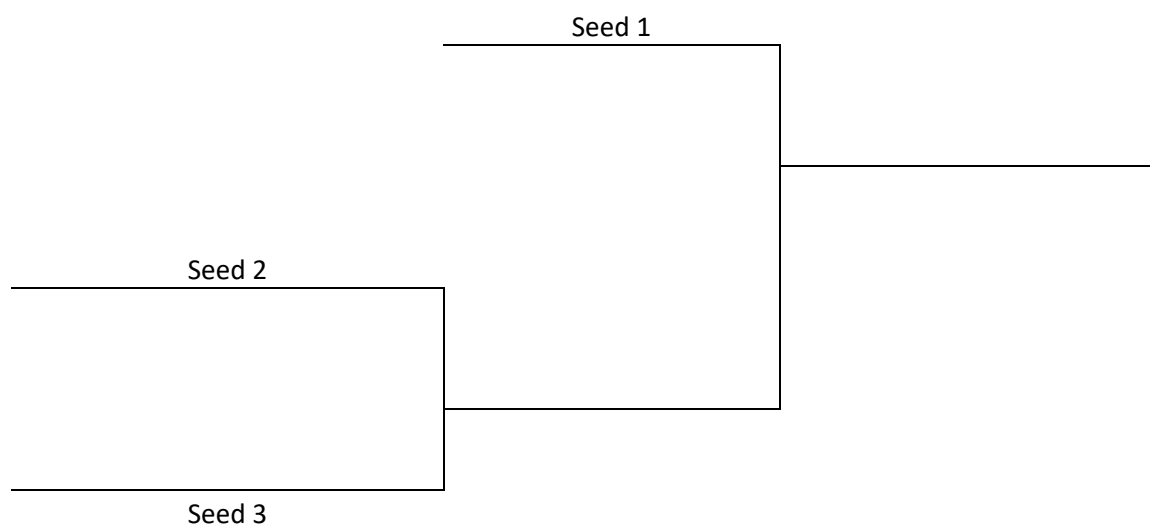

GOLD SPONSORS

**SPIKEBALL
POOL PLAY**

GAME #	Net	TEAMS	SCORE	Net	TEAMS	SCORE	TEAMS	NET	Score
1	1	Glover / Schroeder vs Finesse Fathers		2	Spike- Tacular Duo vs Spikeball Masters		Sloppy Sets vs Spiked Water	3	
2	1	Sloppy Sets vs Spike- Tacular Duo		2	Spiked Water vs Finesse Fathers		Glover / Schroeder vs Spikeball Master	3	
3	1	Spiked Water vs Spike- Tacular Duo		2	Glover / Schroeder vs Sloppy Sets		Finesse Fathers vs Spikeball Masters	3	
4	1	Spikeball Masters vs Glover / Schroeder		2	Spiked Water vs Glover Schroeder		Spike-tacular Duo vs Finesse Fathers	3	
5	1	Finesse Fathers vs Sloppy Sets		2	Finesse Fathers vs Sloppy Sets		Spike-tacular Duo Vs Glover / Schroeder	3	

Check in at 9:30 Competition at 10AM

Pool Play

Best 2 out of 3. First 2 games to a score of 21. Must win by 2 with a cap of 25.
Third set to a score of 15 with a cap of 18.
All 3 games will be played regardless of outcome of the first 2 games.

Medal Bracket

Consolation Bracket

Bracket Play

Based on pool play results, teams will be seeded into a single elimination tournament bracket. Best 2 out of 3 with all games to a score of 21. Must win by 2 with no cap. Bracket play will start following a brief break after pool play.