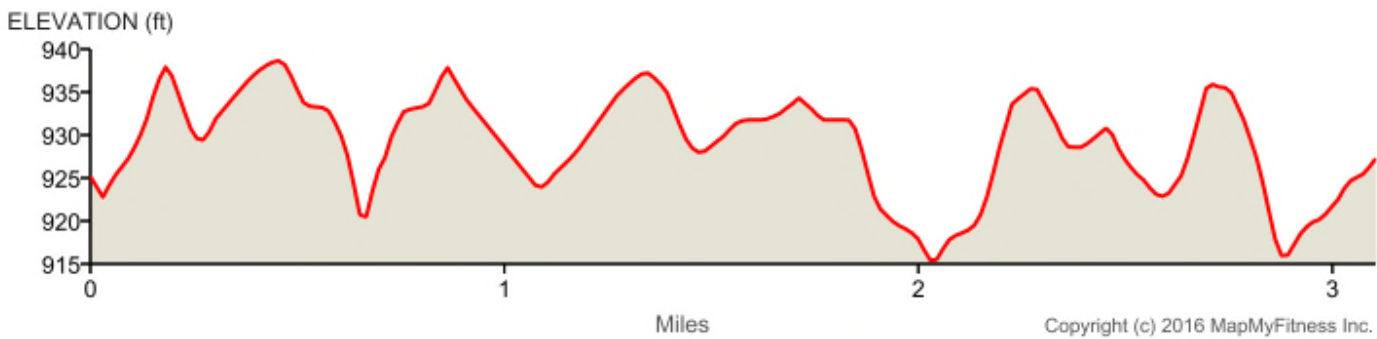

IA Games TRI - run route  
Distance: 3.1 mi  
Elevation: 46.73 ft (Max: 938.65 ft)

mapmyride

Copyright (c) 2016 MapMyFitness Inc.

	Head northwest on Neal Smith Trail	0 mi (+0.03 mi)
	Turn right to stay on Neal Smith Trail	0.03 mi (+0.01 mi)
	Turn right	0.04 mi (+0.13 mi)
	Head east toward NW Big Creek Dr	0.17 mi (+0 mi)
	Turn right onto NW Big Creek Dr	0.18 mi (+0.02 mi)
	Head southeast on NW Big Creek Dr	0.2 mi (+0.19 mi)
	Head east on NW Big Creek Dr	0.38 mi (+0.09 mi)
	Head southwest	0.47 mi (+0.09 mi)
	Head west	0.56 mi (+0.07 mi)
	Head southwest	0.64 mi (+0.04 mi)
	Head northeast	0.68 mi (+0.03 mi)
	Turn right Destination will be on the left	0.71 mi (+0.03 mi)
	Head east toward NW Big Creek Dr	0.74 mi (+0.12 mi)
	Turn right onto NW Big Creek Dr	0.86 mi (+0.02 mi)
	Head south on NW Big Creek Dr	0.88 mi (+0.2 mi)
	Head south on NW Big Creek Dr Destination will be on the left	1.08 mi (+0.19 mi)
	Head southwest on NW Big Creek Dr	1.27 mi (+0.18 mi)
	Head southeast on NW Big Creek Dr	1.45 mi (+0.18 mi)
	Head south on NW Big Creek Dr	1.63 mi (+0.05 mi)
	Head south on NW Big Creek Dr	1.68 mi (+0 mi)
	Turn right	1.68 mi (+0.01 mi)
	Head northwest toward Neal Smith Trail	1.69 mi (+0.01 mi)
	Head south toward Neal Smith Trail	1.7 mi (+0.01 mi)
	Head west toward Neal Smith Trail	1.71 mi (+0 mi)
	Turn right onto Neal Smith Trail	1.72 mi (+0.02 mi)