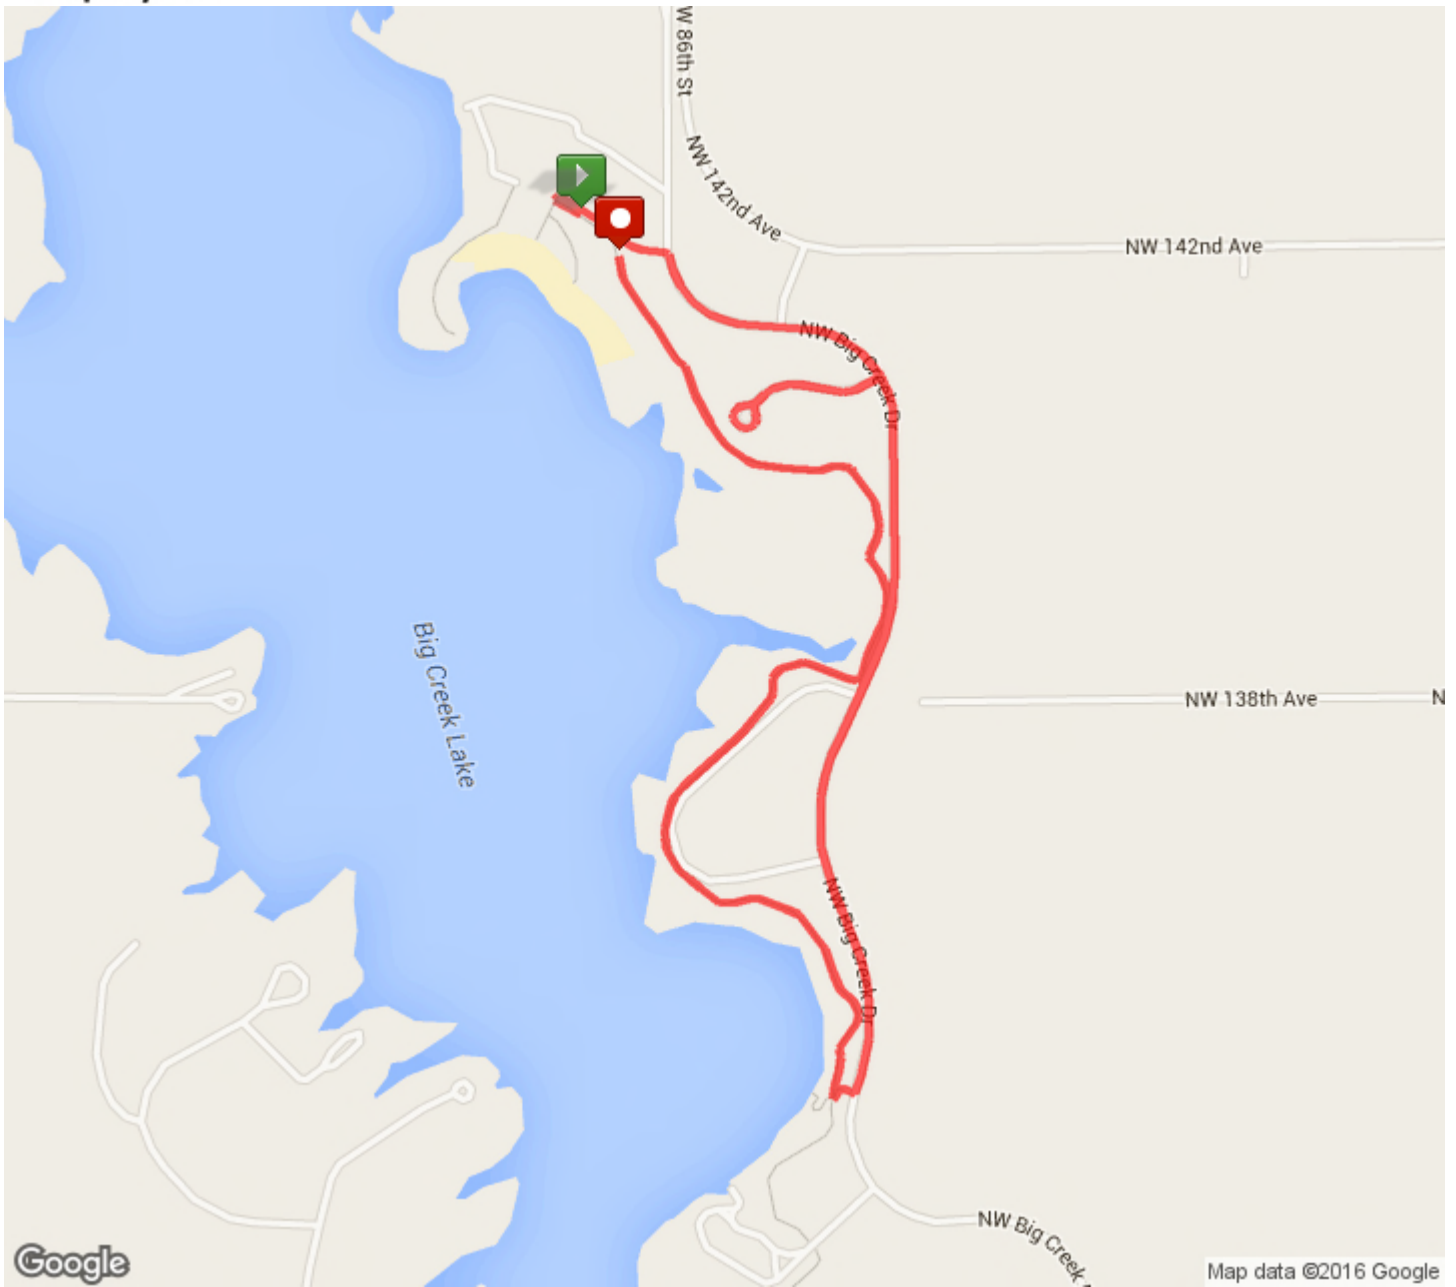

IA Games TRI - run route  
Distance: 3.1 mi  
Elevation: 46.73 ft (Max: 938.65 ft)

mapmyride

Copyright (c) 2016 MapMyFitness Inc.

	Head northwest on Neal Smith Trail	0 mi (+0.03 mi)
	Turn right to stay on Neal Smith Trail	0.03 mi (+0.01 mi)
	Turn right	0.04 mi (+0.13 mi)
	Head east toward NW Big Creek Dr	0.17 mi (+0 mi)
	Turn right onto NW Big Creek Dr	0.18 mi (+0.02 mi)
	Head southeast on NW Big Creek Dr	0.2 mi (+0.19 mi)
	Head east on NW Big Creek Dr	0.38 mi (+0.09 mi)
	Head southwest	0.47 mi (+0.09 mi)
	Head west	0.56 mi (+0.07 mi)
	Head southwest	0.64 mi (+0.04 mi)
	Head northeast	0.68 mi (+0.03 mi)
	Turn right Destination will be on the left	0.71 mi (+0.03 mi)
	Head east toward NW Big Creek Dr	0.74 mi (+0.12 mi)
	Turn right onto NW Big Creek Dr	0.86 mi (+0.02 mi)
	Head south on NW Big Creek Dr	0.88 mi (+0.2 mi)
	Head south on NW Big Creek Dr Destination will be on the left	1.08 mi (+0.19 mi)
	Head southwest on NW Big Creek Dr	1.27 mi (+0.18 mi)
	Head southeast on NW Big Creek Dr	1.45 mi (+0.18 mi)
	Head south on NW Big Creek Dr	1.63 mi (+0.05 mi)
	Head south on NW Big Creek Dr	1.68 mi (+0 mi)
	Turn right	1.68 mi (+0.01 mi)
	Head northwest toward Neal Smith Trail	1.69 mi (+0.01 mi)
	Head south toward Neal Smith Trail	1.7 mi (+0.01 mi)
	Head west toward Neal Smith Trail	1.71 mi (+0 mi)
	Turn right onto Neal Smith Trail	1.72 mi (+0.02 mi)