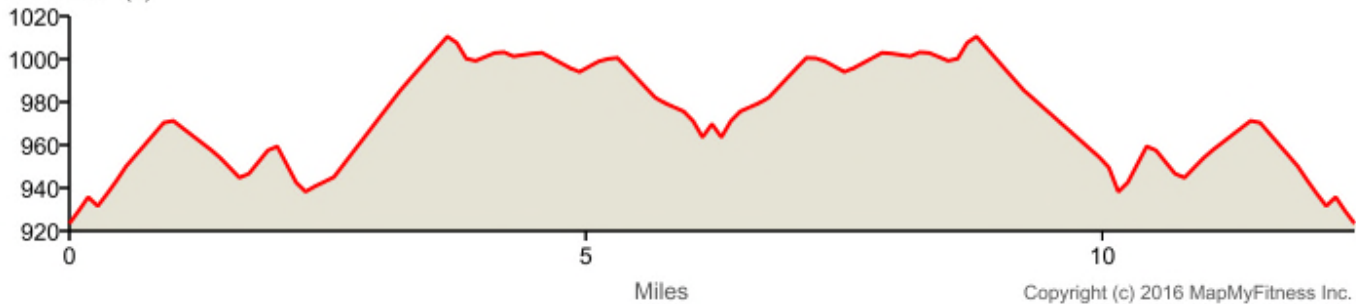

IA Games TRI - Bike Route  
Distance: 12.44 mi  
Elevation: 239.31 ft (Max: 1,012.27 ft)

mapmyride

ELEVATION (ft)

	Head northwest on Neal Smith Trail	0 mi (+0.01 mi)
	Turn right to stay on Neal Smith Trail	0.01 mi (+0.01 mi)
	Turn right	0.02 mi (+0.14 mi)
	Head south on NW Big Creek Dr	0.16 mi (+0.14 mi)
	Head east on NW Big Creek Dr	0.3 mi (+0.03 mi)
	Turn left Destination will be on the right	0.32 mi (+0.06 mi)
	Head north toward NW 142nd Ave	0.38 mi (+0.04 mi)
	Turn right onto NW 142nd Ave	0.42 mi (+0.12 mi)
	Head east on NW 142nd Ave toward NW 72nd St Destination will be on the right	0.53 mi (+0.43 mi)
	Head east on NW 142nd Ave toward NW 72nd St	0.96 mi (+0.47 mi)
	Head east on NW 142nd Ave	1.43 mi (+0.25 mi)
	Head east on NW 142nd Ave	1.68 mi (+0.31 mi)
	Head east on NW 142nd Ave	1.99 mi (+0.26 mi)
	Head east on NW 142nd Ave toward NW 58th St/Boone St	2.25 mi (+0.96 mi)
	Head east on NW 142nd Ave toward NW 44th St Destination will be on the left	3.21 mi (+0.48 mi)
	Head east on NW 142nd Ave toward NW 30th St	3.69 mi (+0.48 mi)
	Head east on NW 142nd Ave toward NW 30th St Destination will be on the right	4.17 mi (+0.75 mi)
	Head east on NW 142nd Ave toward NW 16th St	4.93 mi (+0.23 mi)
	Head east on NW 142nd Ave toward NW 16th St	5.16 mi (+0.54 mi)
	Head east on NW 142nd Ave Destination will be on the right	5.69 mi (+0.28 mi)
	Head east on NW 142nd Ave	5.97 mi (+0.04 mi)
	Head east on NW 142nd Ave	6.01 mi (+0.05 mi)
	Head east on NW 142nd Ave Destination will be on the left	6.05 mi (+0.06 mi)
	Head east on NW 142nd Ave	6.12 mi (+0.11 mi)