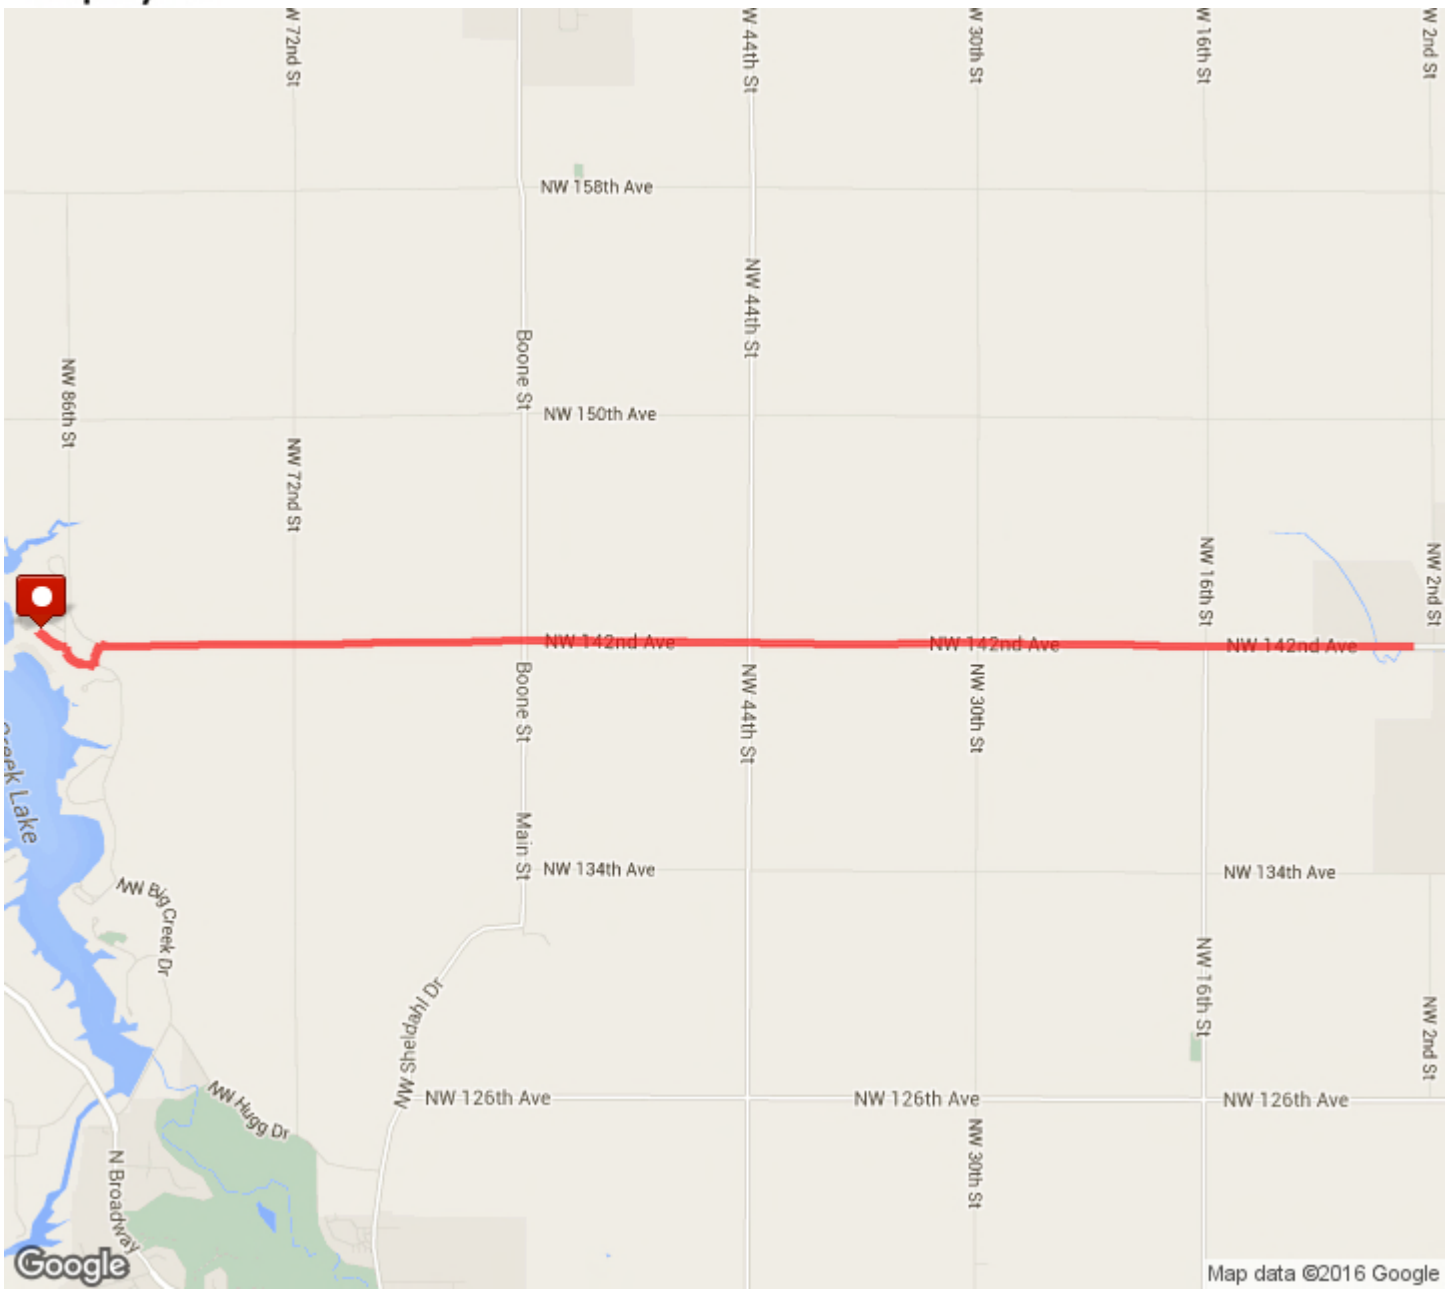

IA Games TRI - Bike Route  
Distance: 12.44 mi  
Elevation: 239.31 ft (Max: 1,012.27 ft)

mapmyride

ELEVATION (ft)

	Head northwest on Neal Smith Trail	0 mi (+0.01 mi)
	Turn right to stay on Neal Smith Trail	0.01 mi (+0.01 mi)
	Turn right	0.02 mi (+0.14 mi)
	Head south on NW Big Creek Dr	0.16 mi (+0.14 mi)
	Head east on NW Big Creek Dr	0.3 mi (+0.03 mi)
	Turn left Destination will be on the right	0.32 mi (+0.06 mi)
	Head north toward NW 142nd Ave	0.38 mi (+0.04 mi)
	Turn right onto NW 142nd Ave	0.42 mi (+0.12 mi)
	Head east on NW 142nd Ave toward NW 72nd St Destination will be on the right	0.53 mi (+0.43 mi)
	Head east on NW 142nd Ave toward NW 72nd St	0.96 mi (+0.47 mi)
	Head east on NW 142nd Ave	1.43 mi (+0.25 mi)
	Head east on NW 142nd Ave	1.68 mi (+0.31 mi)
	Head east on NW 142nd Ave	1.99 mi (+0.26 mi)
	Head east on NW 142nd Ave toward NW 58th St/Boone St	2.25 mi (+0.96 mi)
	Head east on NW 142nd Ave toward NW 44th St Destination will be on the left	3.21 mi (+0.48 mi)
	Head east on NW 142nd Ave toward NW 30th St	3.69 mi (+0.48 mi)
	Head east on NW 142nd Ave toward NW 30th St Destination will be on the right	4.17 mi (+0.75 mi)
	Head east on NW 142nd Ave toward NW 16th St	4.93 mi (+0.23 mi)
	Head east on NW 142nd Ave toward NW 16th St	5.16 mi (+0.54 mi)
	Head east on NW 142nd Ave Destination will be on the right	5.69 mi (+0.28 mi)
	Head east on NW 142nd Ave	5.97 mi (+0.04 mi)
	Head east on NW 142nd Ave	6.01 mi (+0.05 mi)
	Head east on NW 142nd Ave Destination will be on the left	6.05 mi (+0.06 mi)
	Head east on NW 142nd Ave	6.12 mi (+0.11 mi)