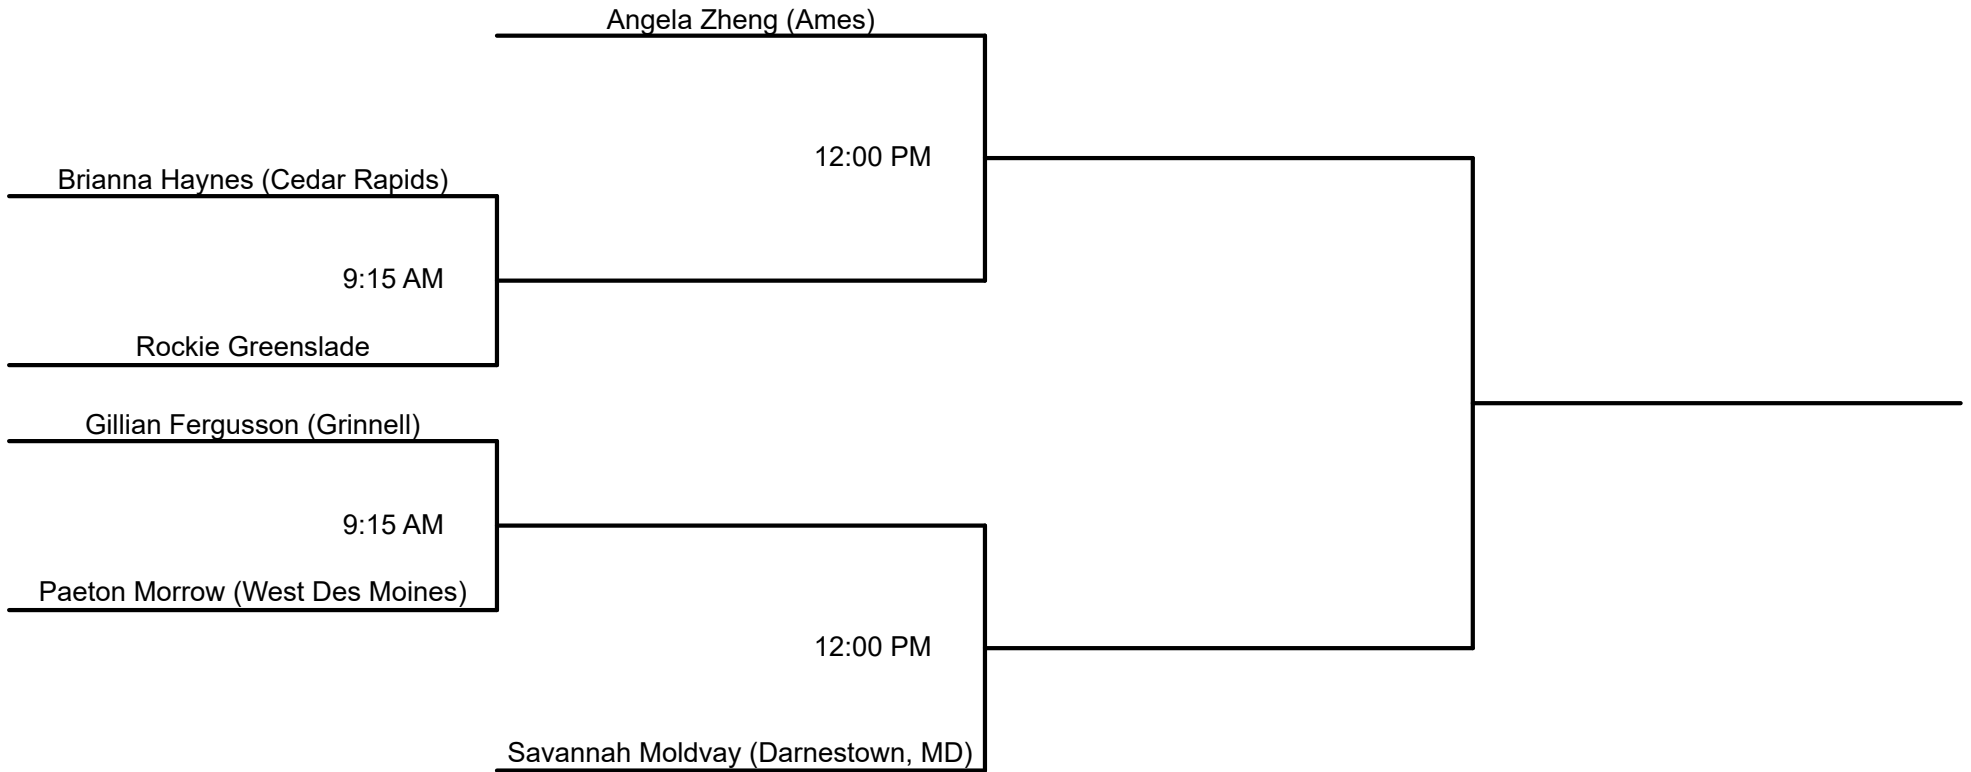

Singles | 16U | Girls
Saturday, July 15 & Sunday, July 16

Please check in 15 minutes prior to athlete's first match at Ames High School Tennis Courts (rain or shine). You will receive your location and court information when you check in.