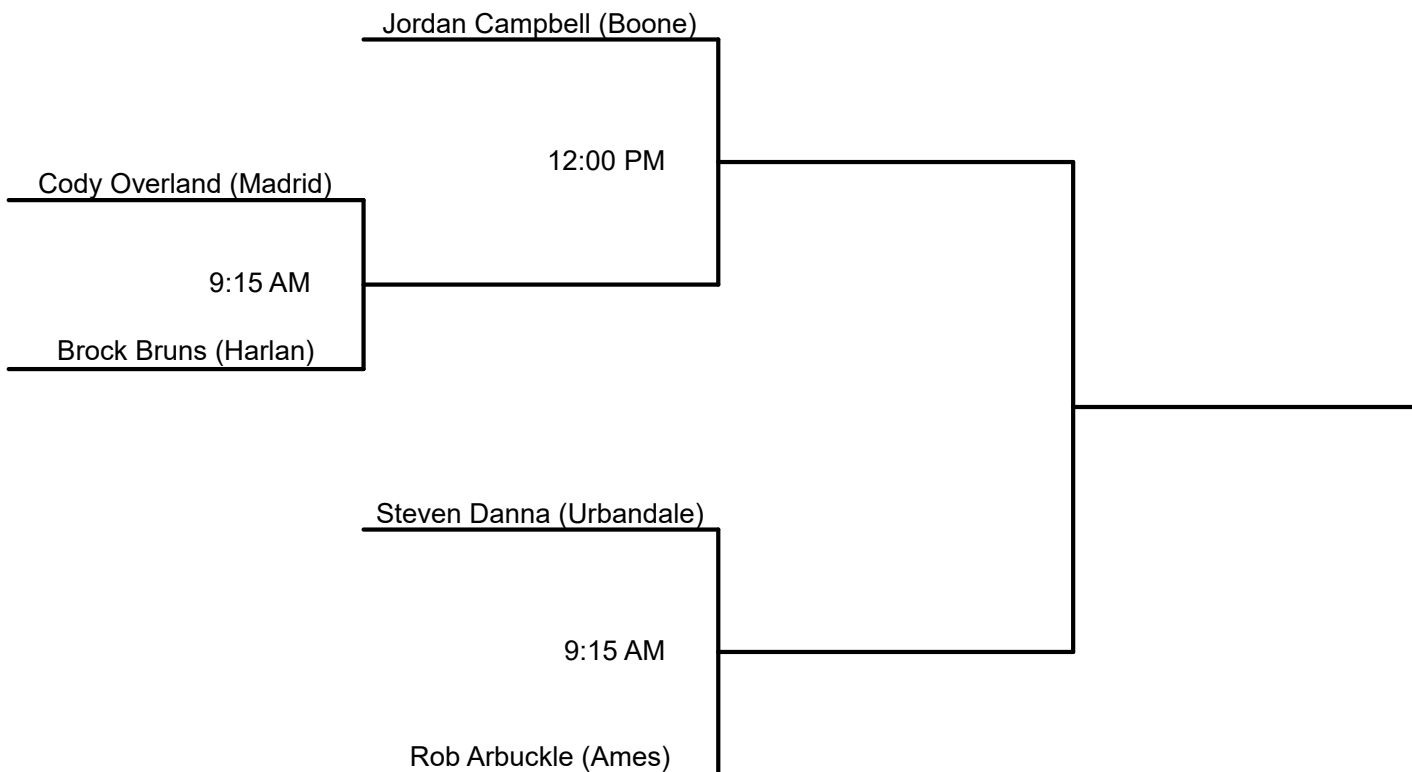

Singles | 14U | Male
Saturday, July 15 & Sunday, July 16

Please check in 15 minutes prior to athlete's first match at Ames High School Tennis Courts (rain or shine).
You will receive your location and court information when you check in.