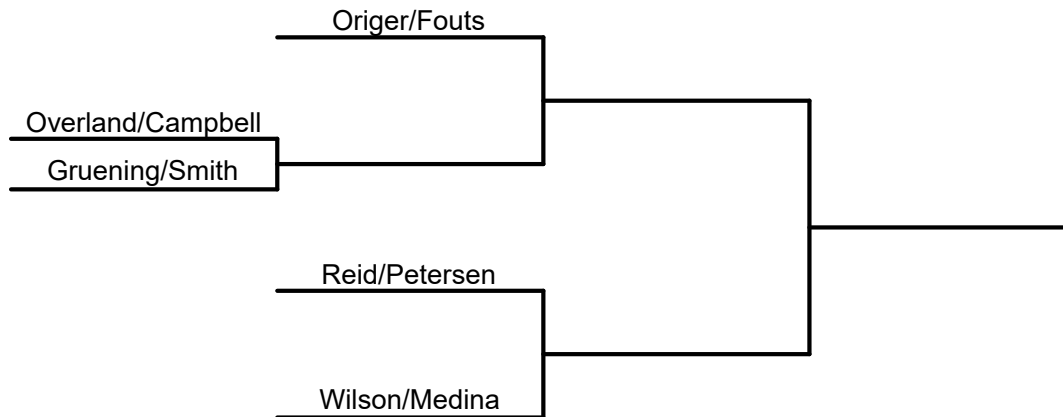

Doubles | 12U, 14U, 16U | Boys
Saturday, July 15 & Sunday, July 16

Please check in at 2:15 PM at Ames High School Tennis Courts (rain or shine). You will receive your location and court information when you check in.